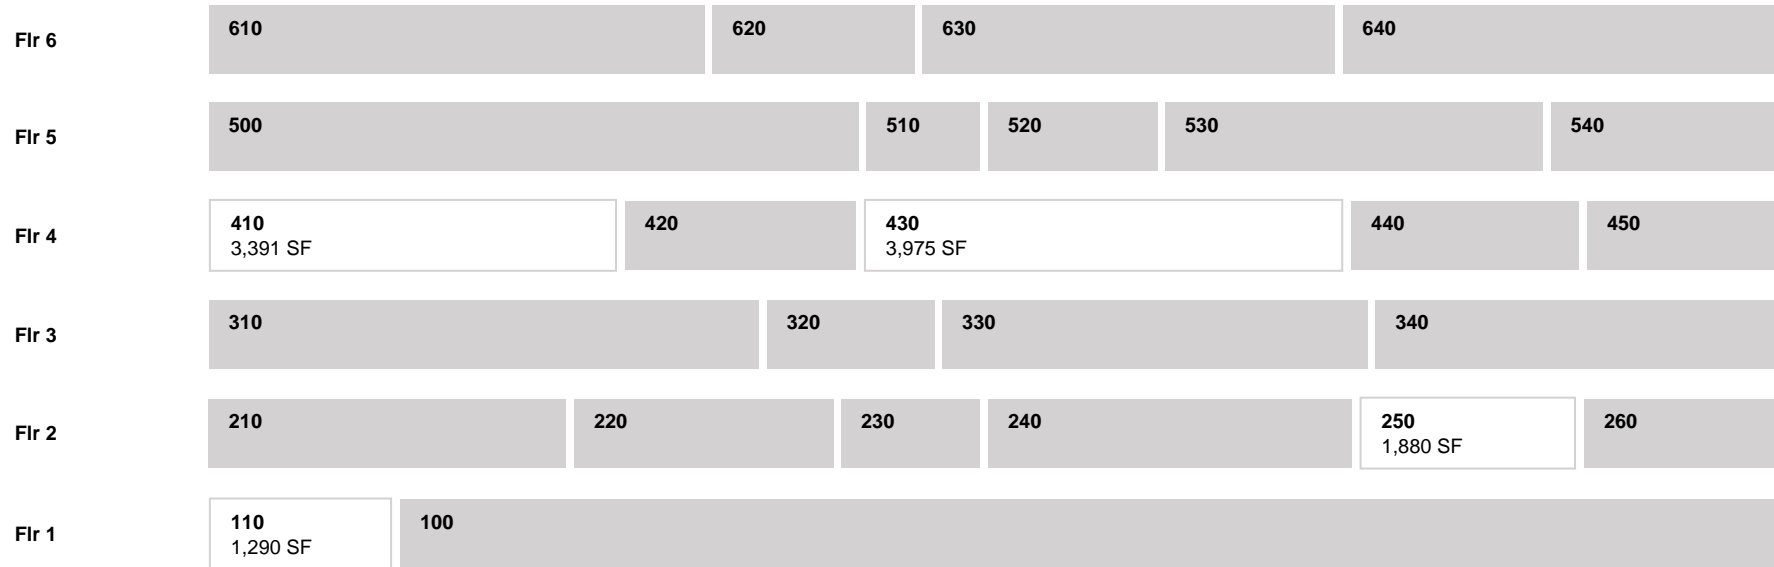

1401 Dove St Stacking Plan

Available Suites

| Building | Suite | Size | Floor | Rate | Min SF | Max SF |
|--------------|-------|-------|-------|---------|--------|--------|
| 1401 Dove St | 110 | 1,290 | Flr 1 | TBD FSG | 1,290 | 1,290 |
| 1401 Dove St | 250 | 1,880 | Flr 2 | TBD FSG | 1,880 | 1,880 |
| 1401 Dove St | 410 | 3,391 | Flr 4 | TBD FSG | 3,391 | 3,391 |
| 1401 Dove St | 430 | 3,975 | Flr 4 | TBD FSG | 3,975 | 3,975 |