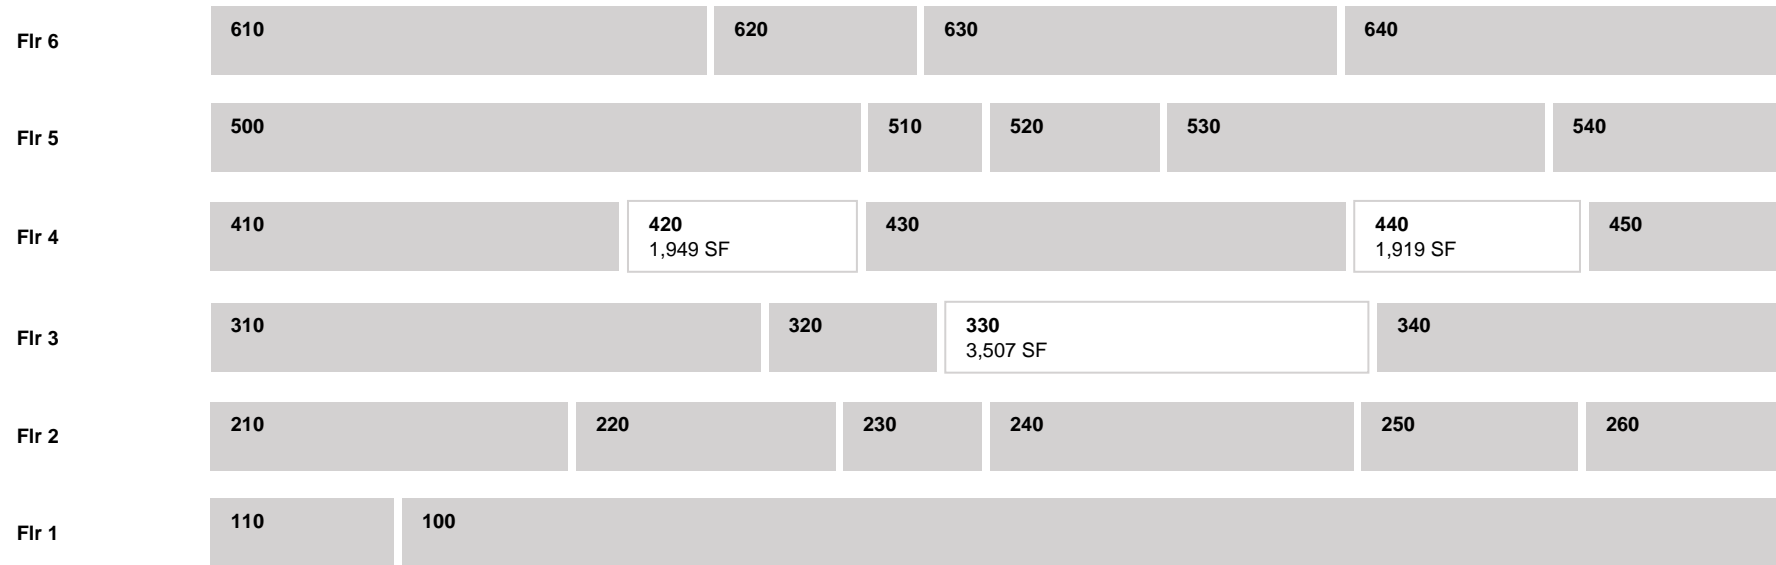

## 1401 Dove St Stacking Plan

### Available Suites

Building	Suite	Size	Floor	Rate	Min SF	Max SF
1401 Dove St	330	3,507	Flr 3	TBD FSG	3,507	3,507
1401 Dove St	420	1,949	Flr 4	TBD FSG	1,949	1,949
1401 Dove St	440	1,919	Flr 4	TBD FSG	1,919	1,919