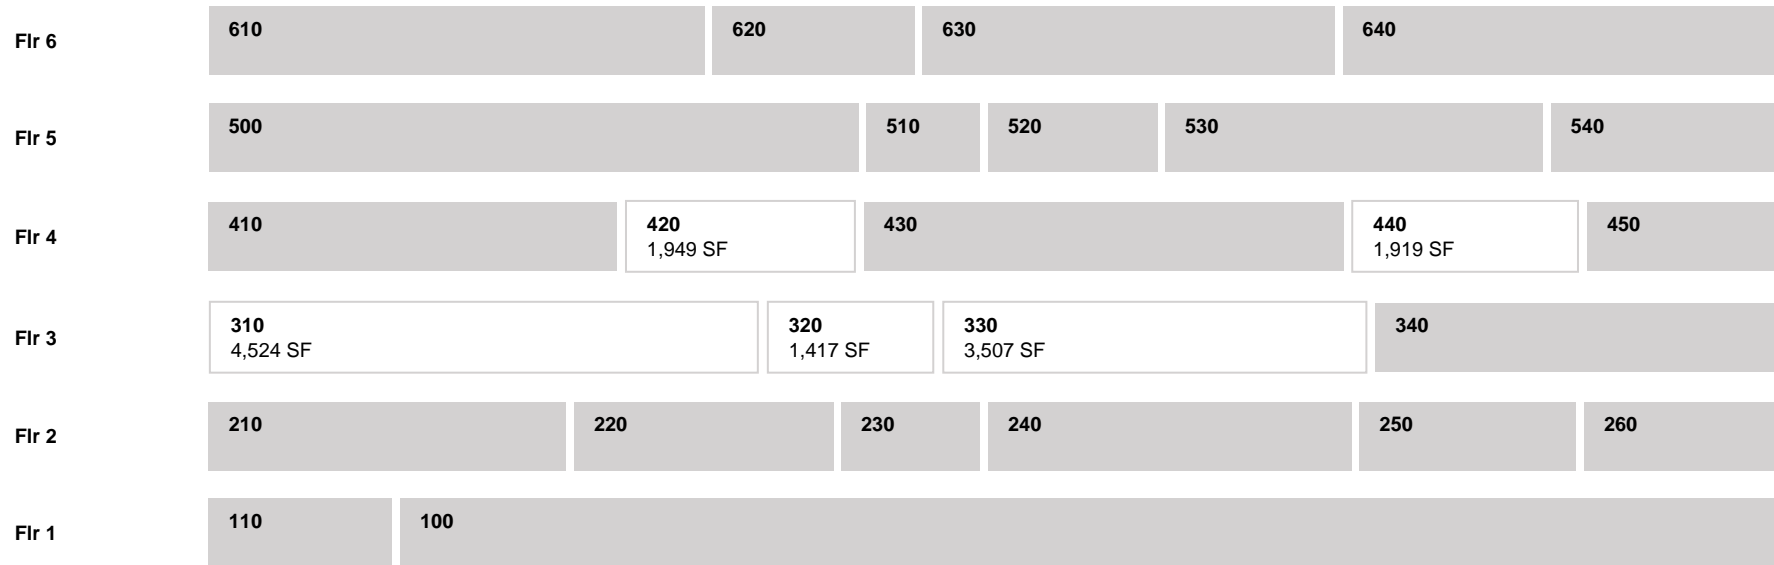

1401 Dove St Stacking Plan

Available Suites

Building	Suite	Size	Floor	Rate	Min SF	Max SF
1401 Dove St	310	4,524	Flr 3	TBD FSG	4,524	12,809
1401 Dove St	310-320	5,941	Flr 3	TBD FSG	5,941	12,809
1401 Dove St	310-330	9,448	Flr 3	TBD FSG	9,448	12,809
1401 Dove St	320	1,417	Flr 3	TBD FSG	1,417	12,809
1401 Dove St	320-330	4,924	Flr 3	TBD FSG	4,924	12,809
1401 Dove St	330	3,507	Flr 3	TBD FSG	3,507	12,809
1401 Dove St	3rd Floor	12,809	Flr 3	TBD FSG	3,000	12,809
1401 Dove St	420	1,949	Flr 4	TBD FSG	1,949	1,949
1401 Dove St	440	1,919	Flr 4	TBD FSG	1,919	1,919