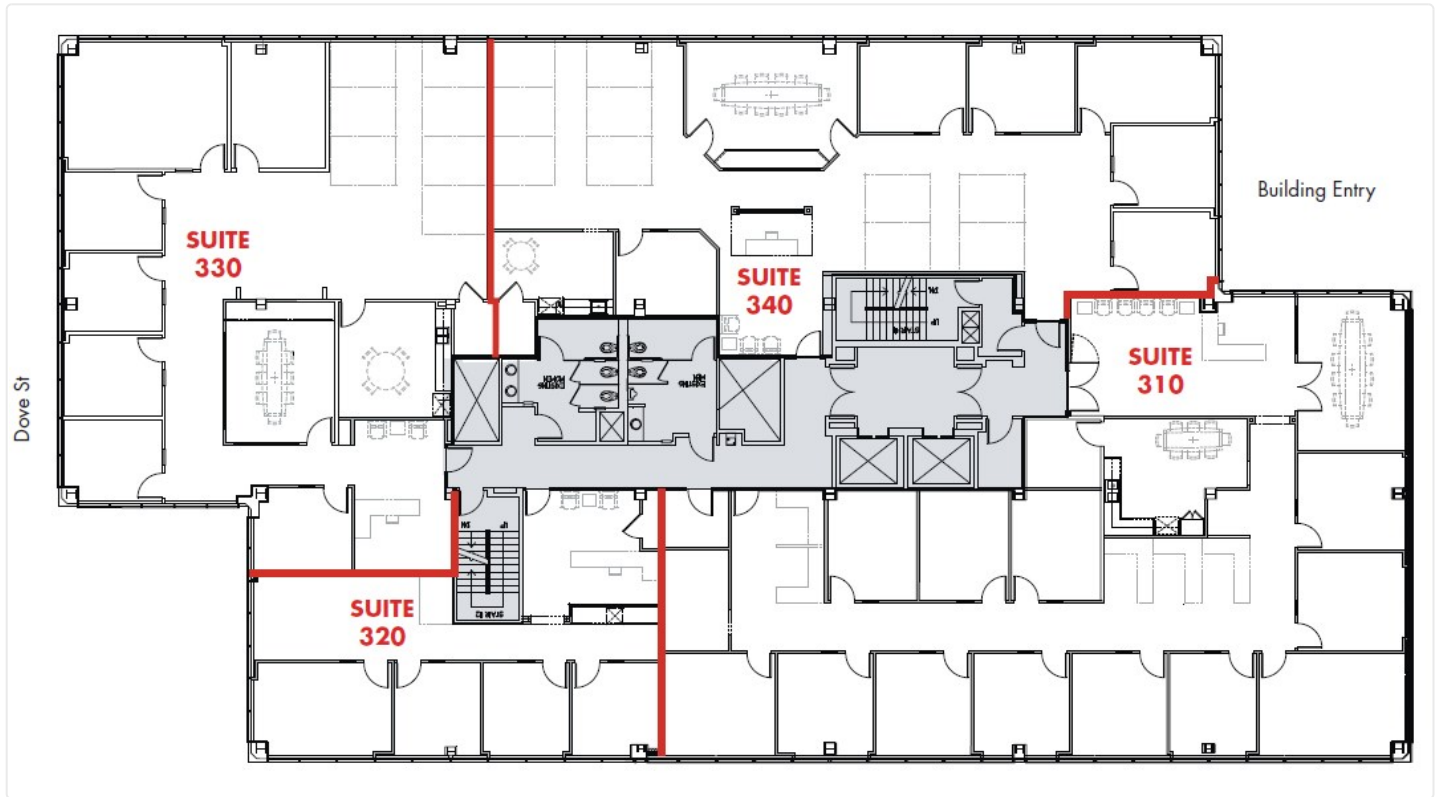

1401 & 1375 Dove

1401 Dove St

320 | Size - 1,417 SF

Floor Plan

CONTACT DETAILS

Leasing

Oliver Fleener

Senior Vice President