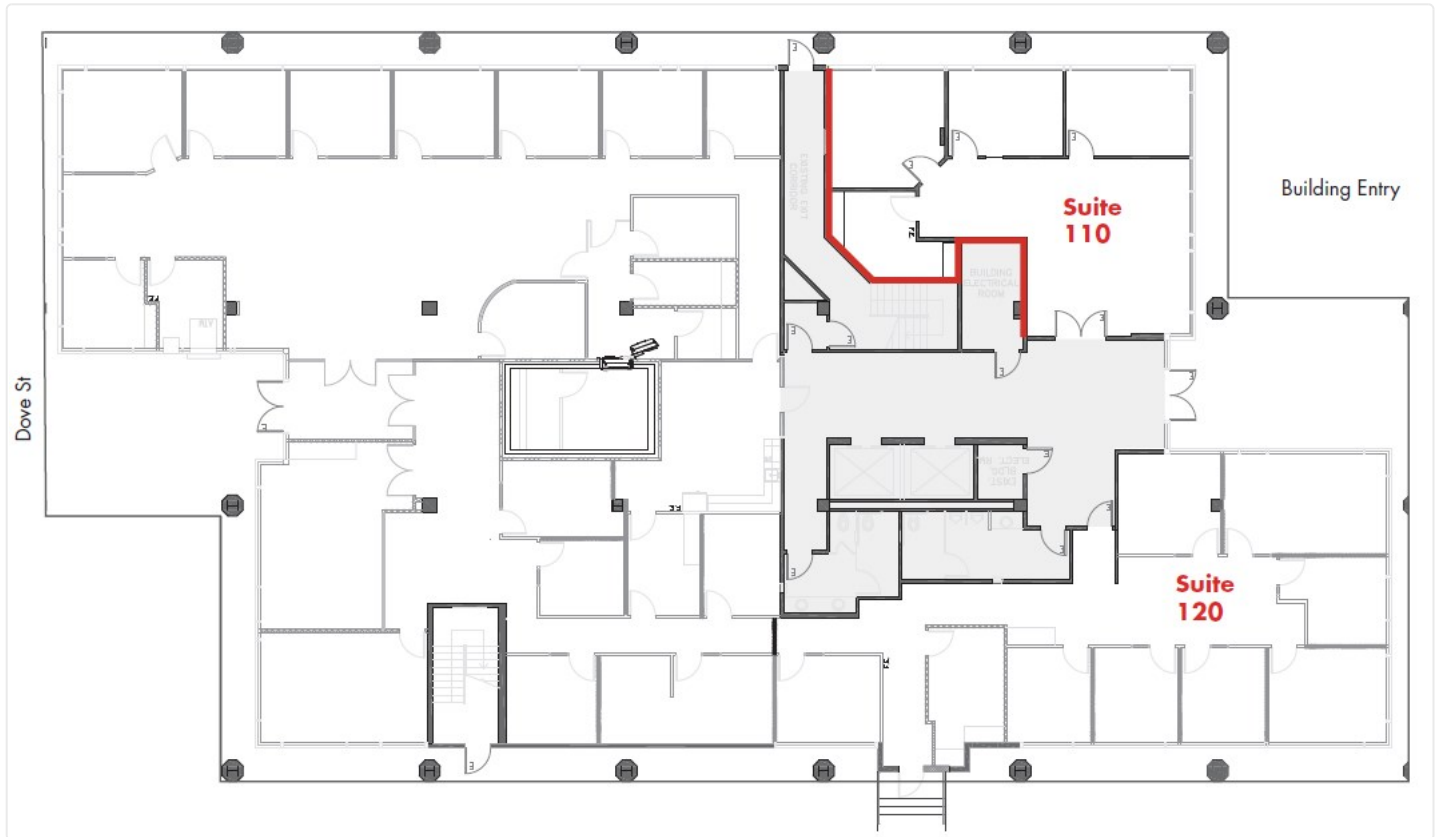

1401 & 1375 Dove

1401 Dove St

110 | Size - 1,290 SF

Floor Plan

CONTACT DETAILS

Leasing

Oliver Fleener
Senior Vice President
(949) 484-9068
oliver.fleener@avisonyoung.com
Avison Young
3 Park Plaza, Suite 450, Irvine, CA 92614
Lic 01245596