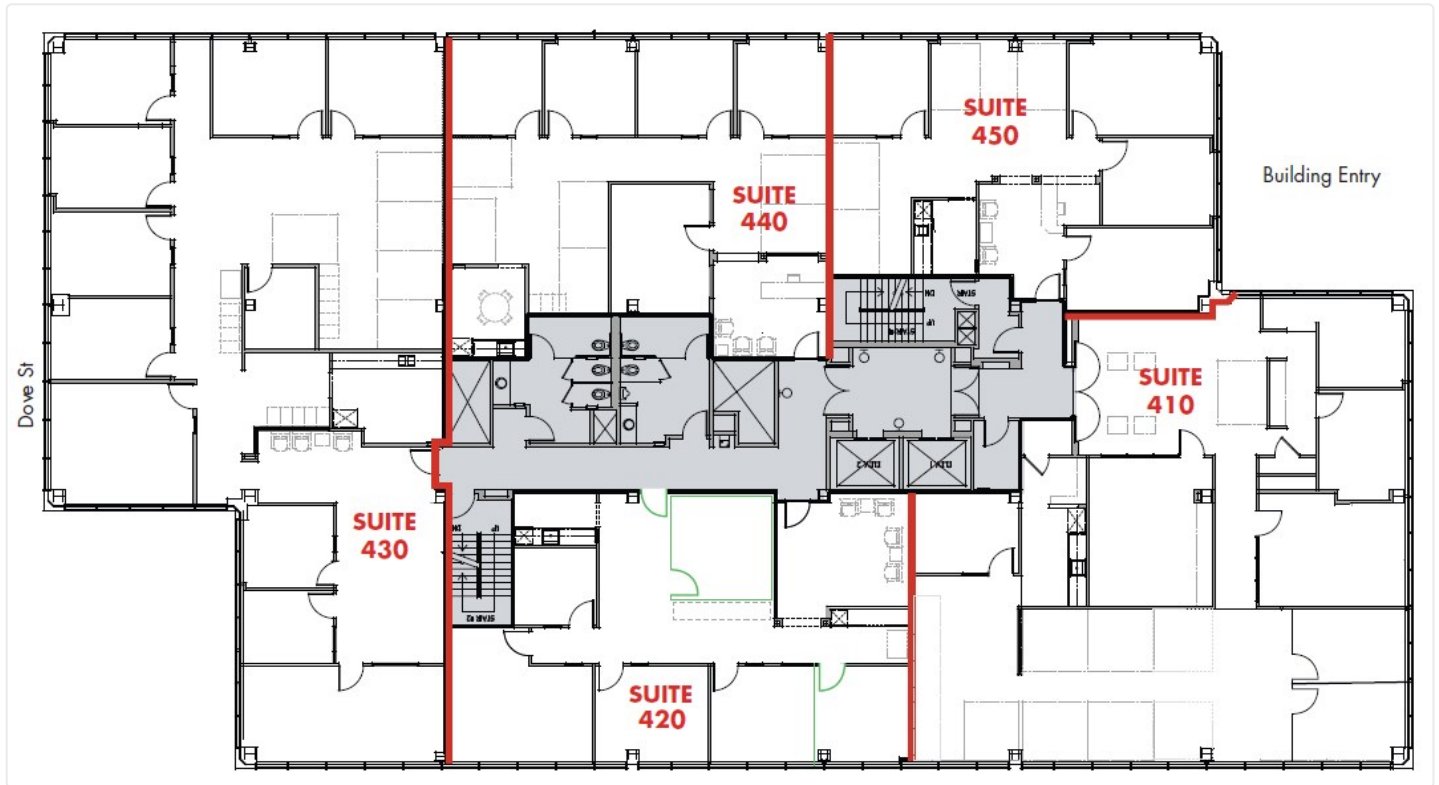

1401 & 1375 Dove

1401 Dove St

440 | Size - 1,919 SF

Floor Plan

CONTACT DETAILS

Leasing

Oliver Fleener

Senior Vice President