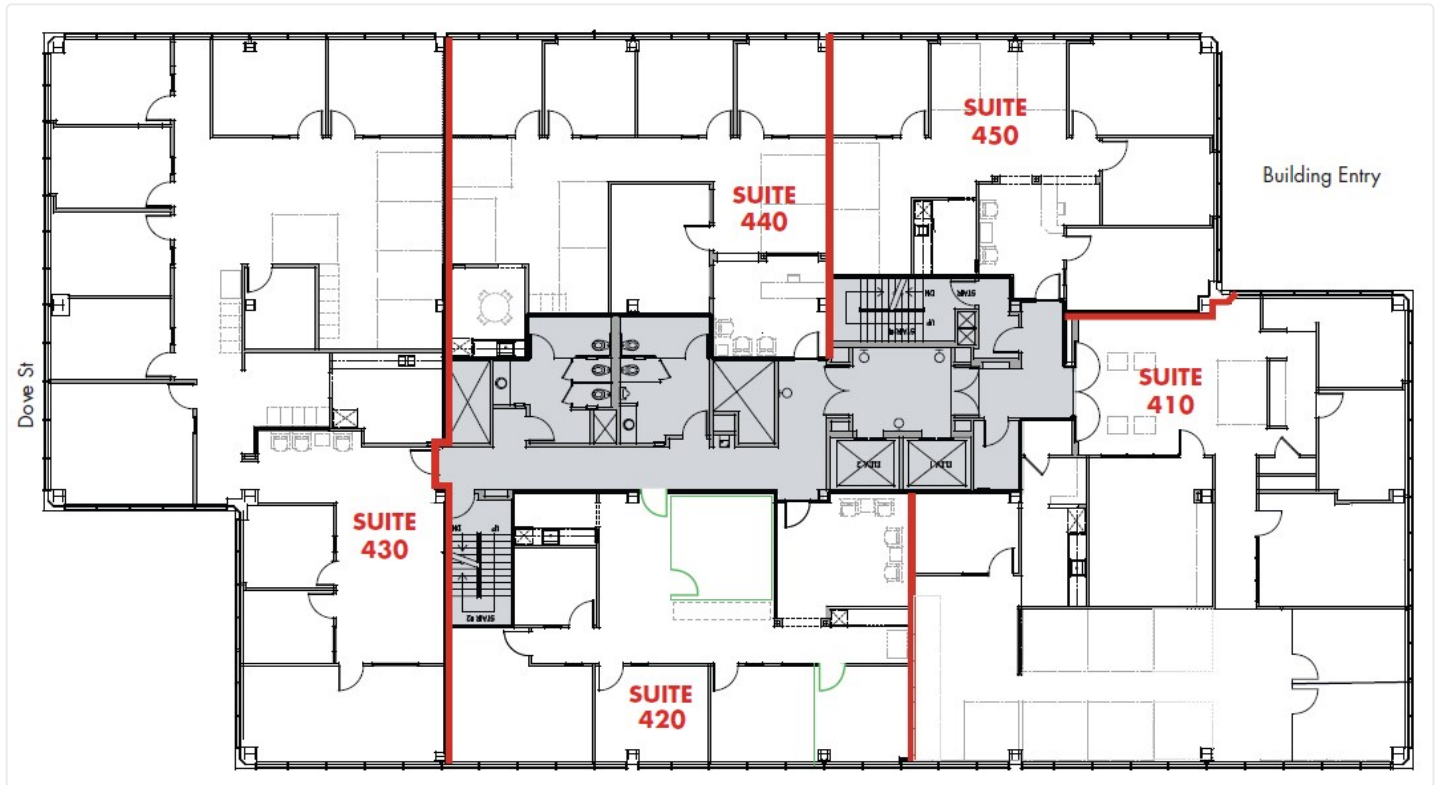

1401 & 1375 Dove

1401 Dove St

440 | Size - 1,919 SF

Floor Plan

CONTACT DETAILS

Leasing

Oliver Fleener

Senior Vice President