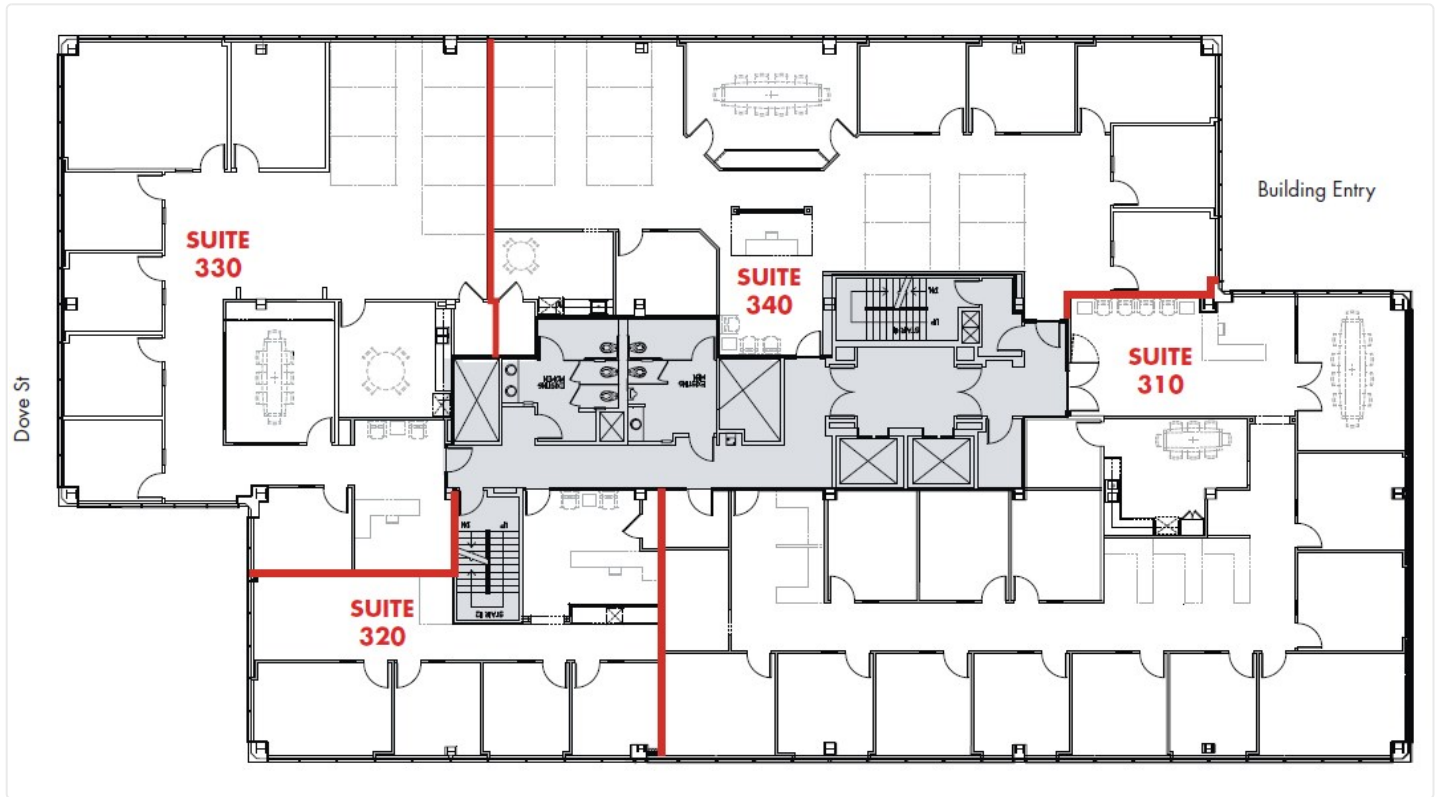

1401 & 1375 Dove

1401 Dove St

330 | Size - 3,507 SF

Floor Plan

CONTACT DETAILS

Leasing

Oliver Fleener

Senior Vice President