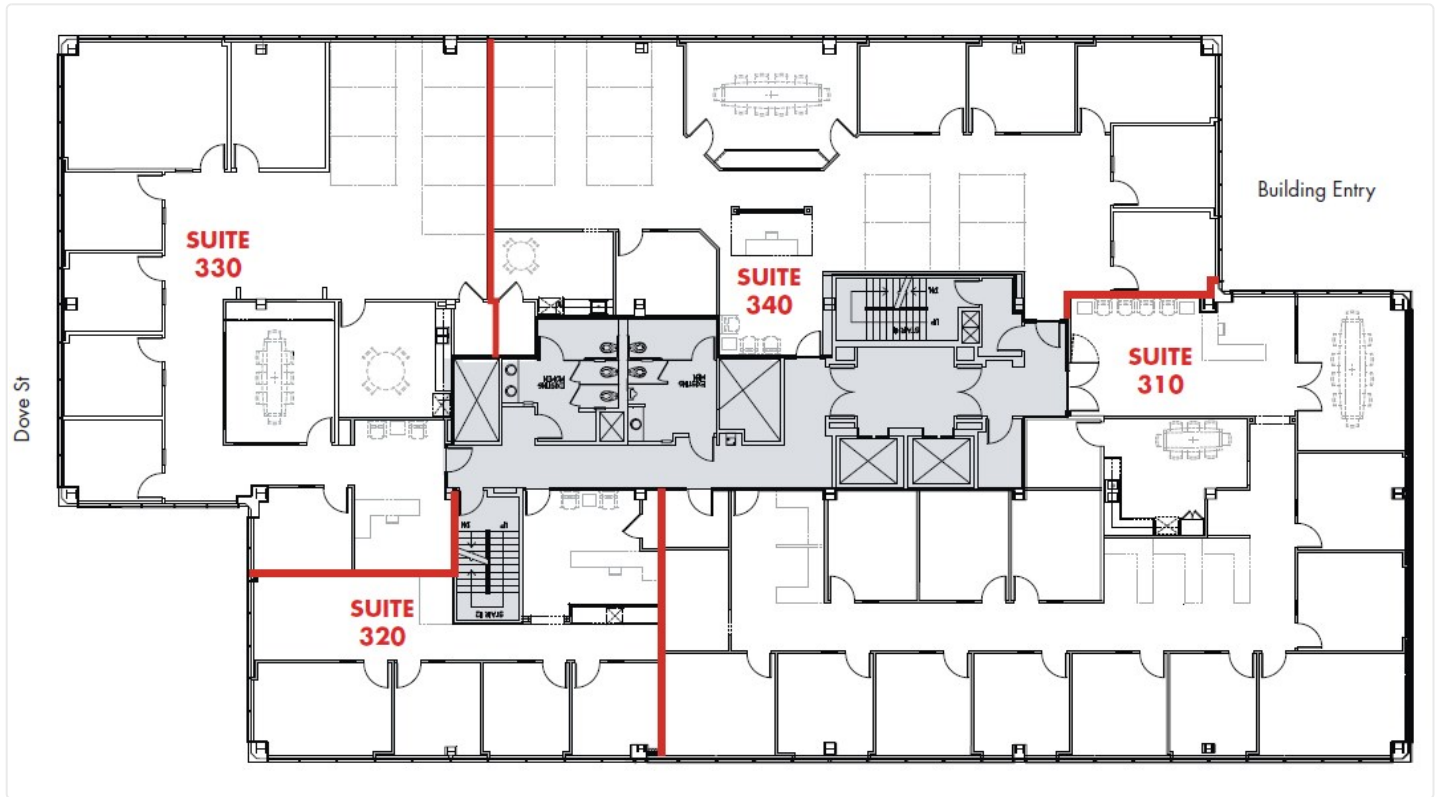

# 1401 & 1375 Dove

1401 Dove St

330 | Size - 3,507 SF

Floor Plan