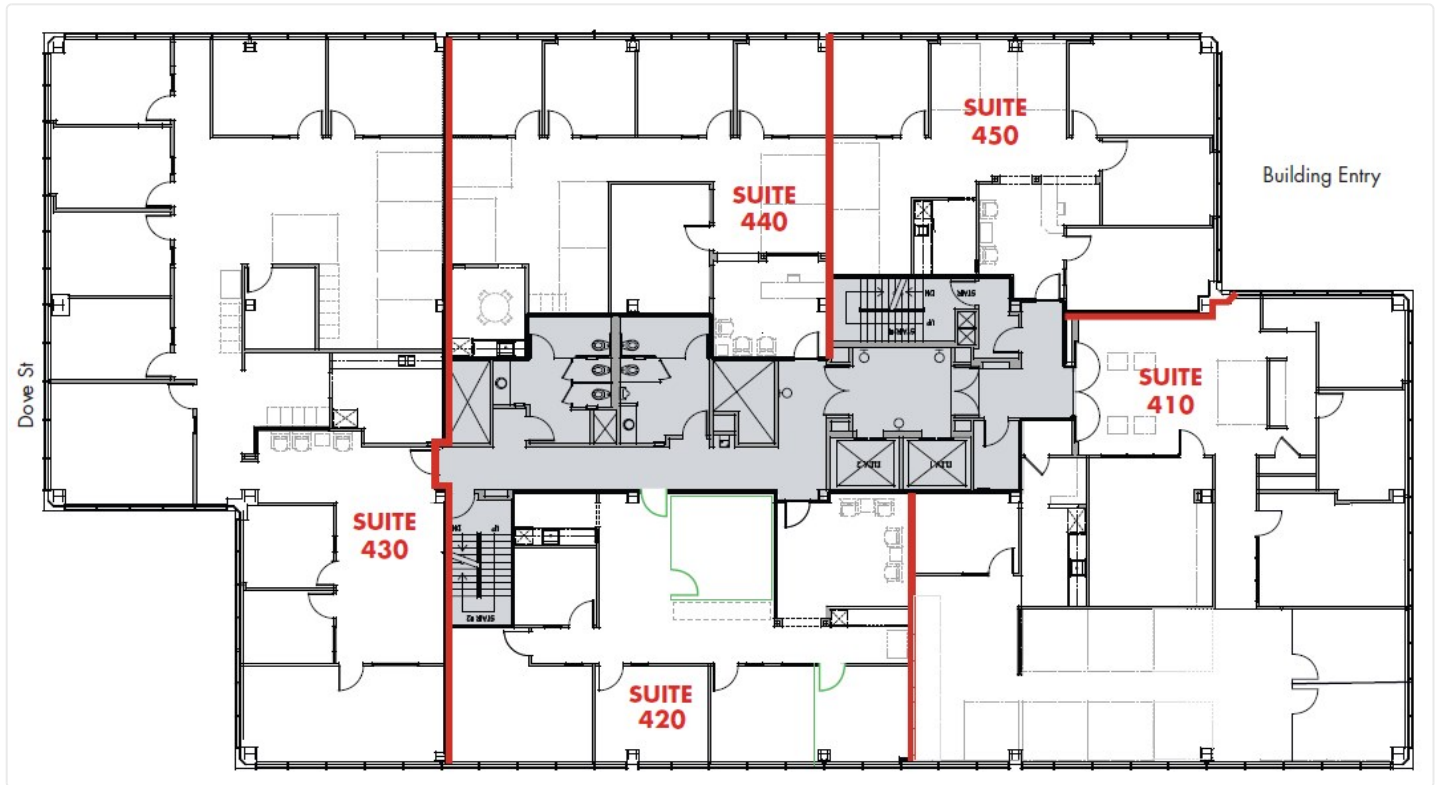

1401 & 1375 Dove

1401 Dove St

430 | Size - 3,975 SF

Floor Plan

CONTACT DETAILS

Leasing

Oliver Fleener

Senior Vice President