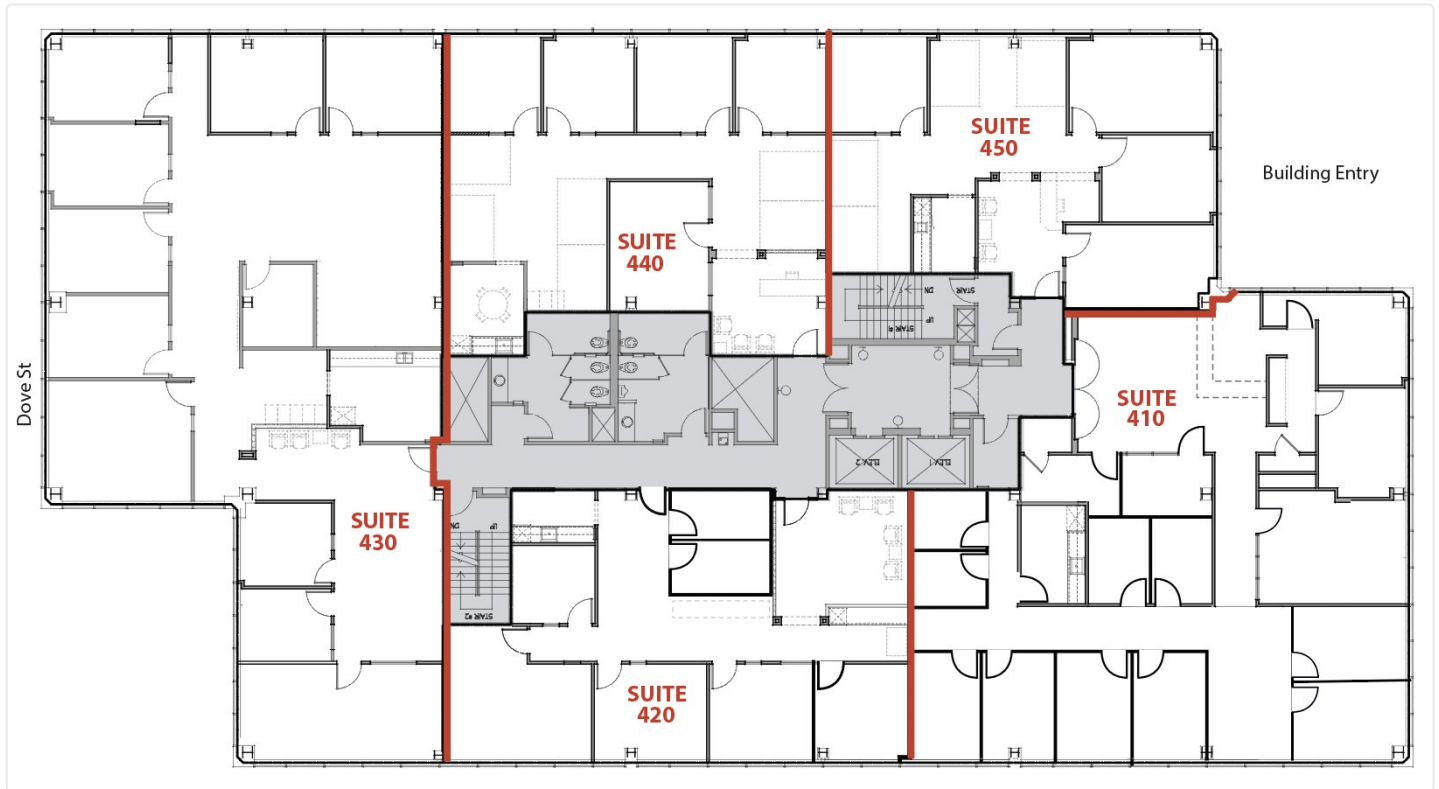

1401 & 1375 Dove

1401 Dove St

420 | Size - 1,949 SF

Floor Plan

CONTACT DETAILS

Leasing

Oliver Fleener

Senior Vice President