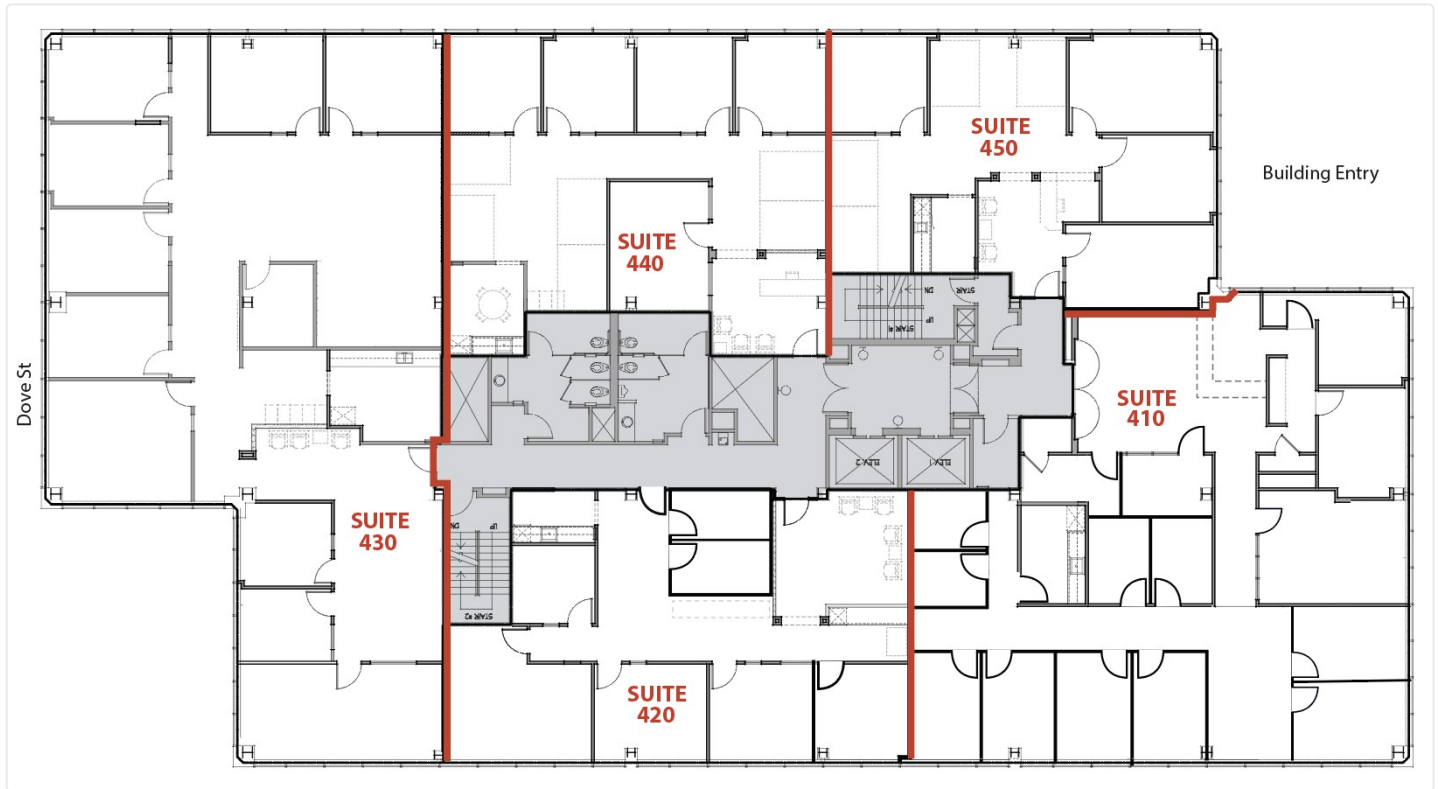

1401 & 1375 Dove

1401 Dove St

420 | Size - 1,949 SF

Floor Plan

CONTACT DETAILS

Leasing

Oliver Fleener

Senior Vice President