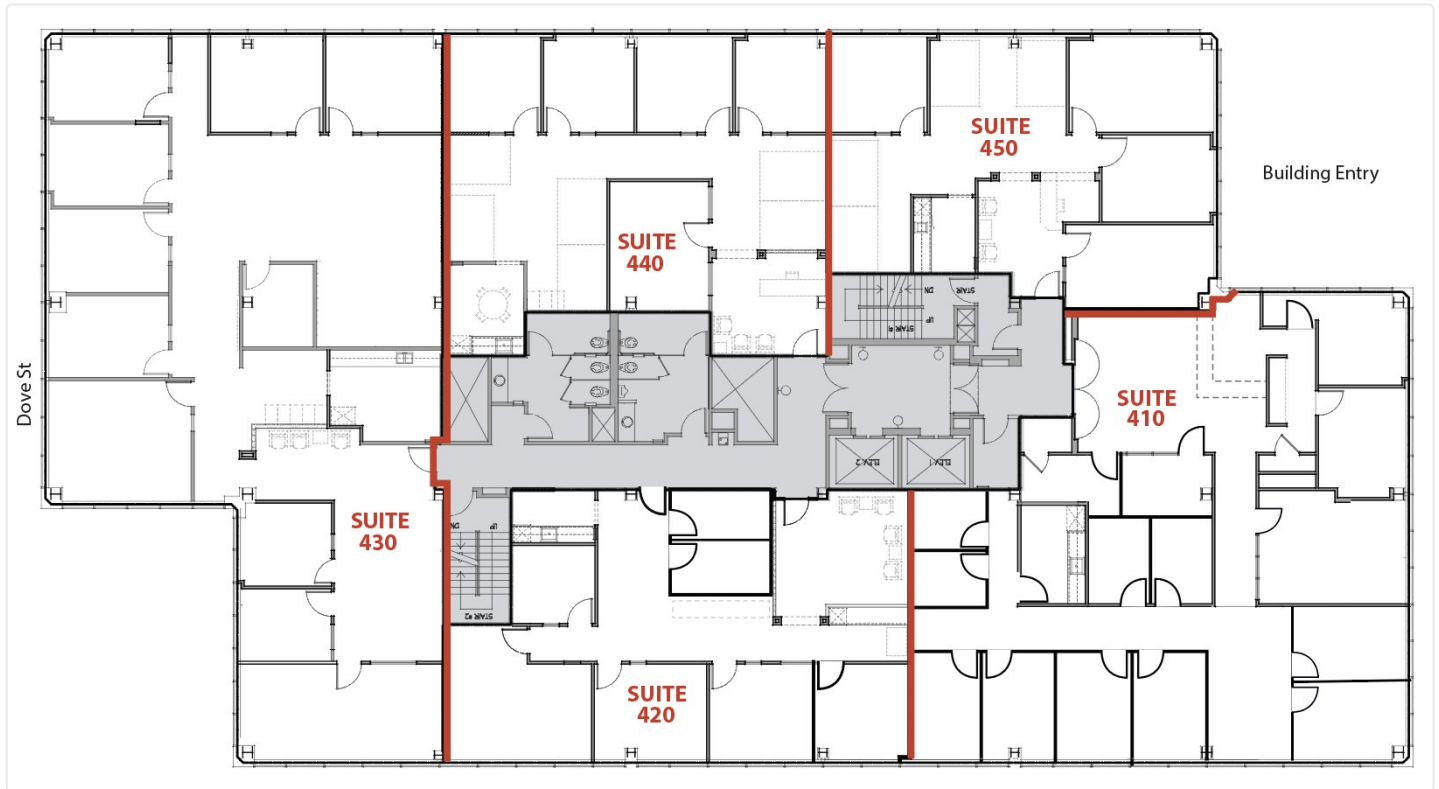

1401 & 1375 Dove

1401 Dove St

420 | Size - 1,949 SF

Floor Plan

CONTACT DETAILS

Leasing

Oliver Fleener
Senior Vice President
(949) 484-9068
oliver.fleener@avisonyoung.com
Avison Young
1 Park Plaza, Suite 100, Irvine, CA 92614
Lic 01245596