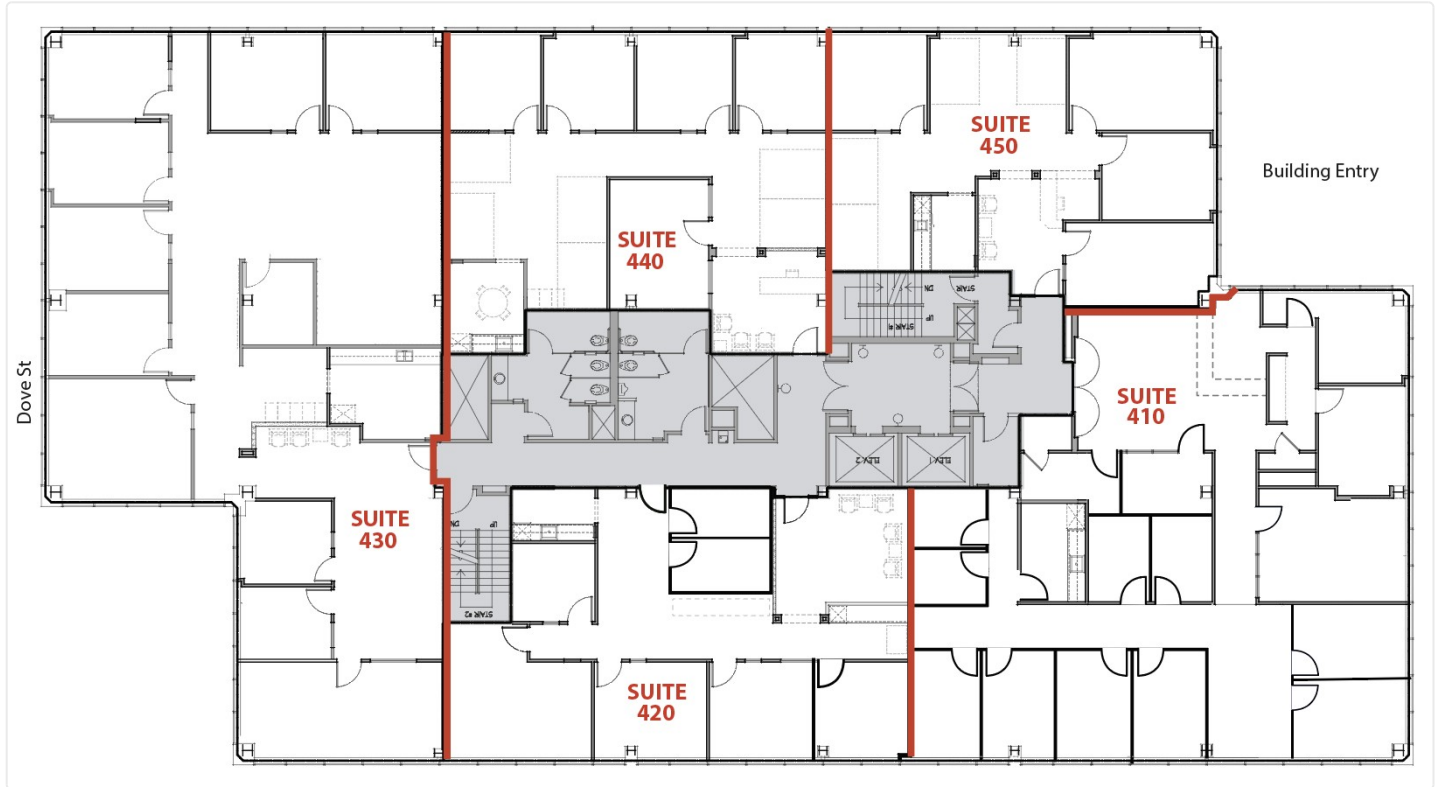

1401 & 1375 Dove

1401 Dove St
420 | Size - 1,949 SF
Floor Plan

CONTACT DETAILS

Leasing
Oliver Fleener
Senior Vice President
(949) 484-9068
oliver.fleener@avisonyoung.com
Avison Young
1 Park Plaza, Suite 100, Irvine, CA 92614
Lic 01245596