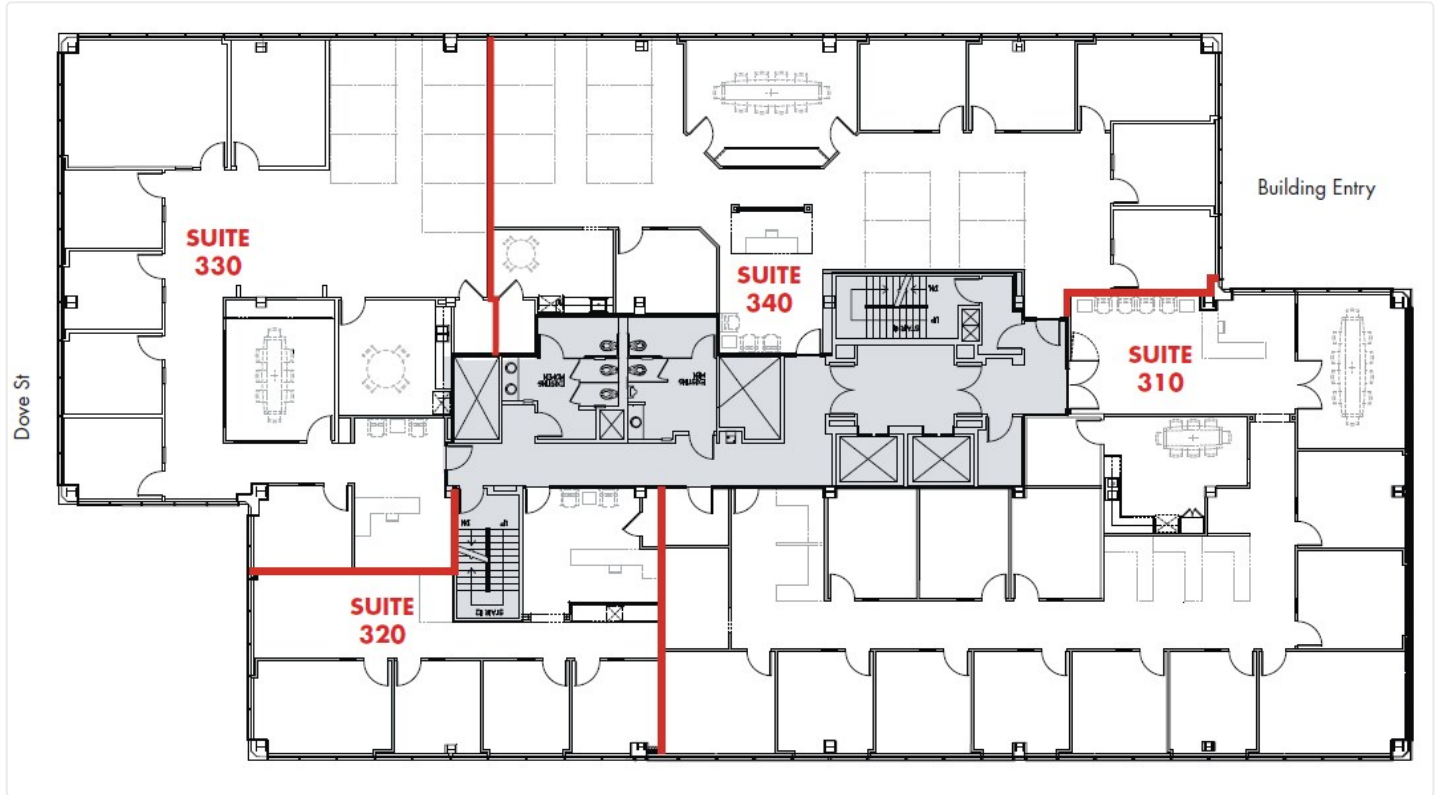

1401 & 1375 Dove

1401 Dove St

310 | Size - 4,524 SF

Floor Plan

CONTACT DETAILS

Leasing

Oliver Fleener

Senior Vice President