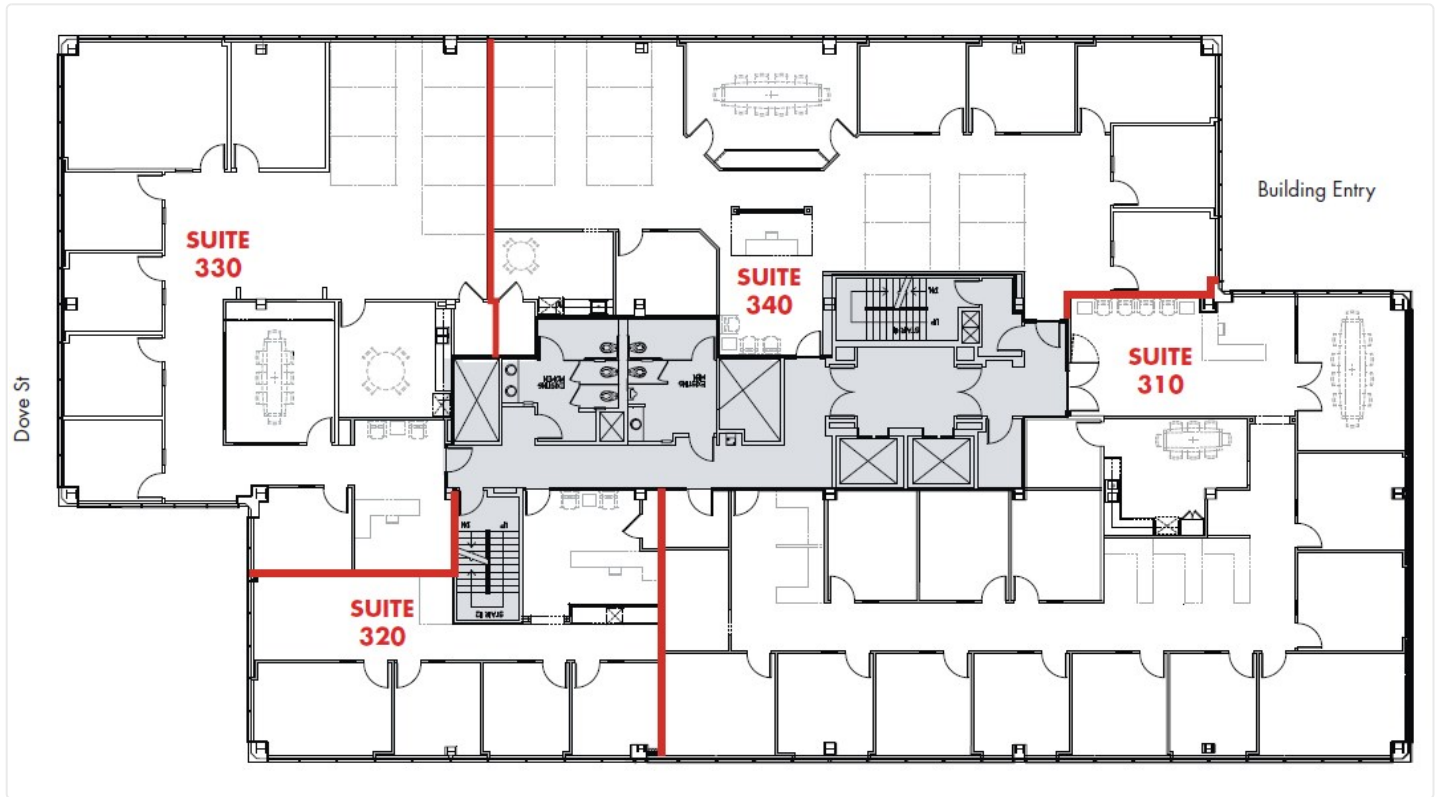

1401 & 1375 Dove

1401 Dove St

310-330 | Size - 9,448 SF

Floor Plan

CONTACT DETAILS

Leasing

Oliver Fleener

Senior Vice President