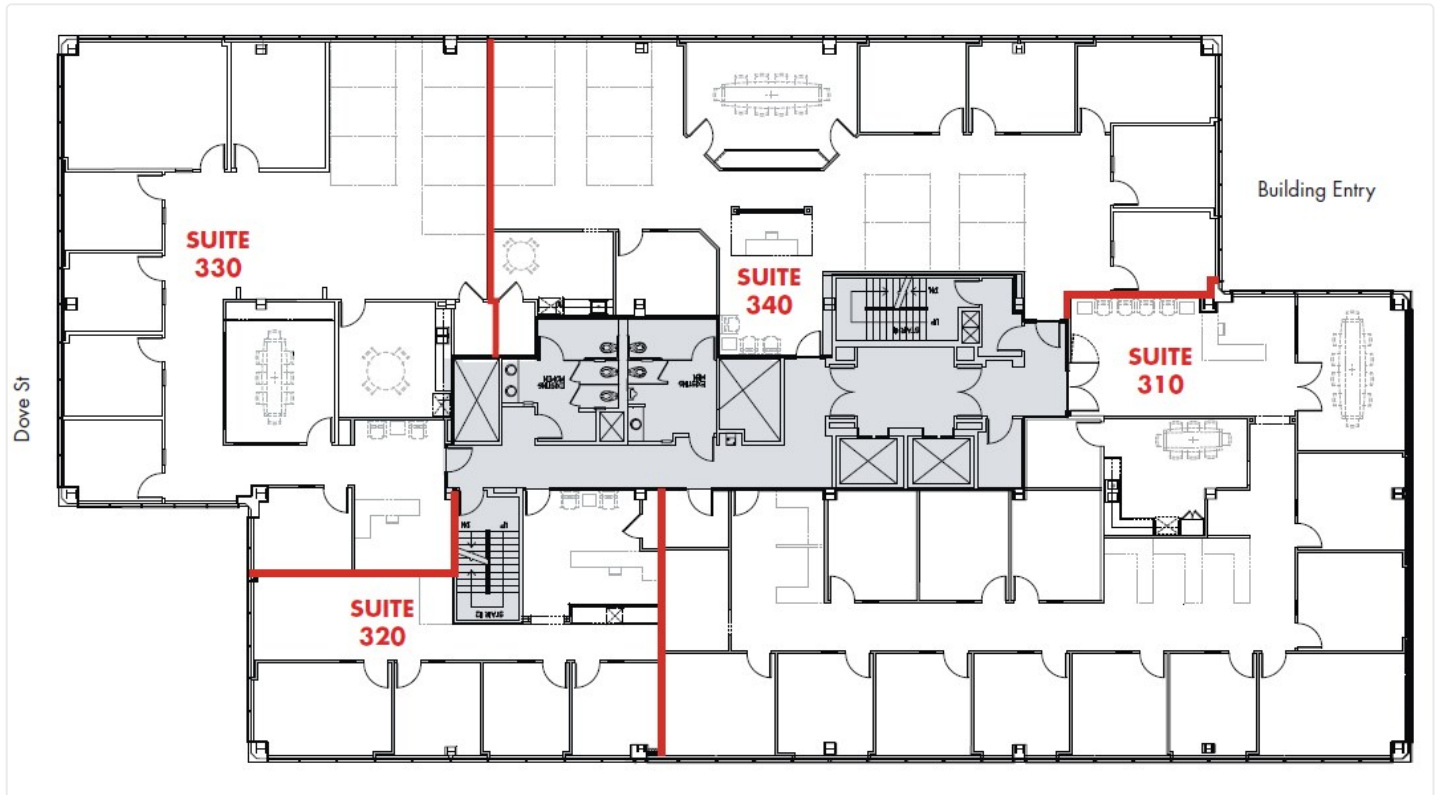

1401 & 1375 Dove

1401 Dove St

320-330 | Size - 4,924 SF

Floor Plan

CONTACT DETAILS

Leasing

Oliver Fleener

Senior Vice President