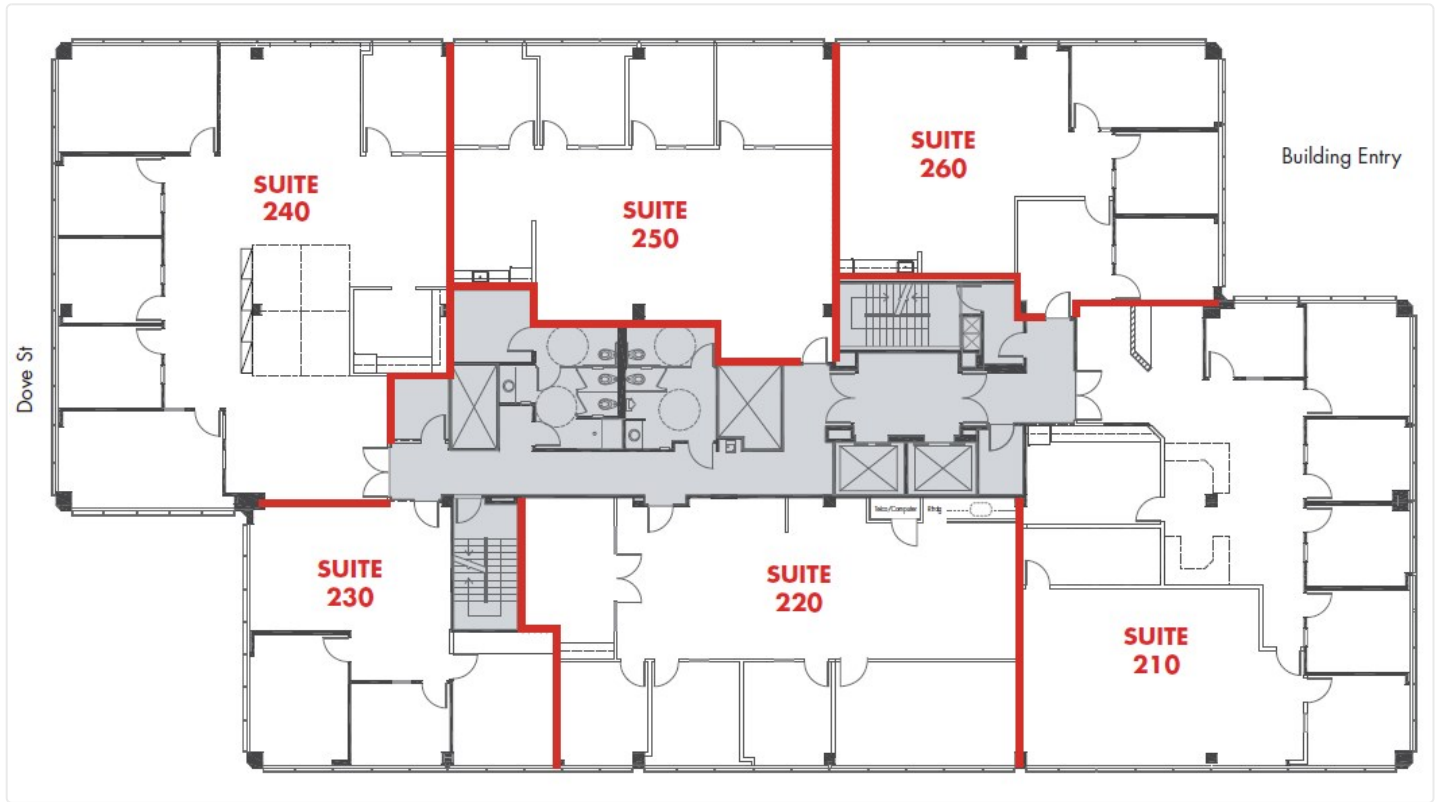

1401 & 1375 Dove

1401 Dove St

250 | Size - 1,880 SF

Floor Plan

CONTACT DETAILS

Leasing
Oliver Fleener
Senior Vice President
(949) 484-9068
oliver.fleener@avisonyoung.com
Avison Young
3 Park Plaza, Suite 450, Irvine, CA 92614
Lic 01245596