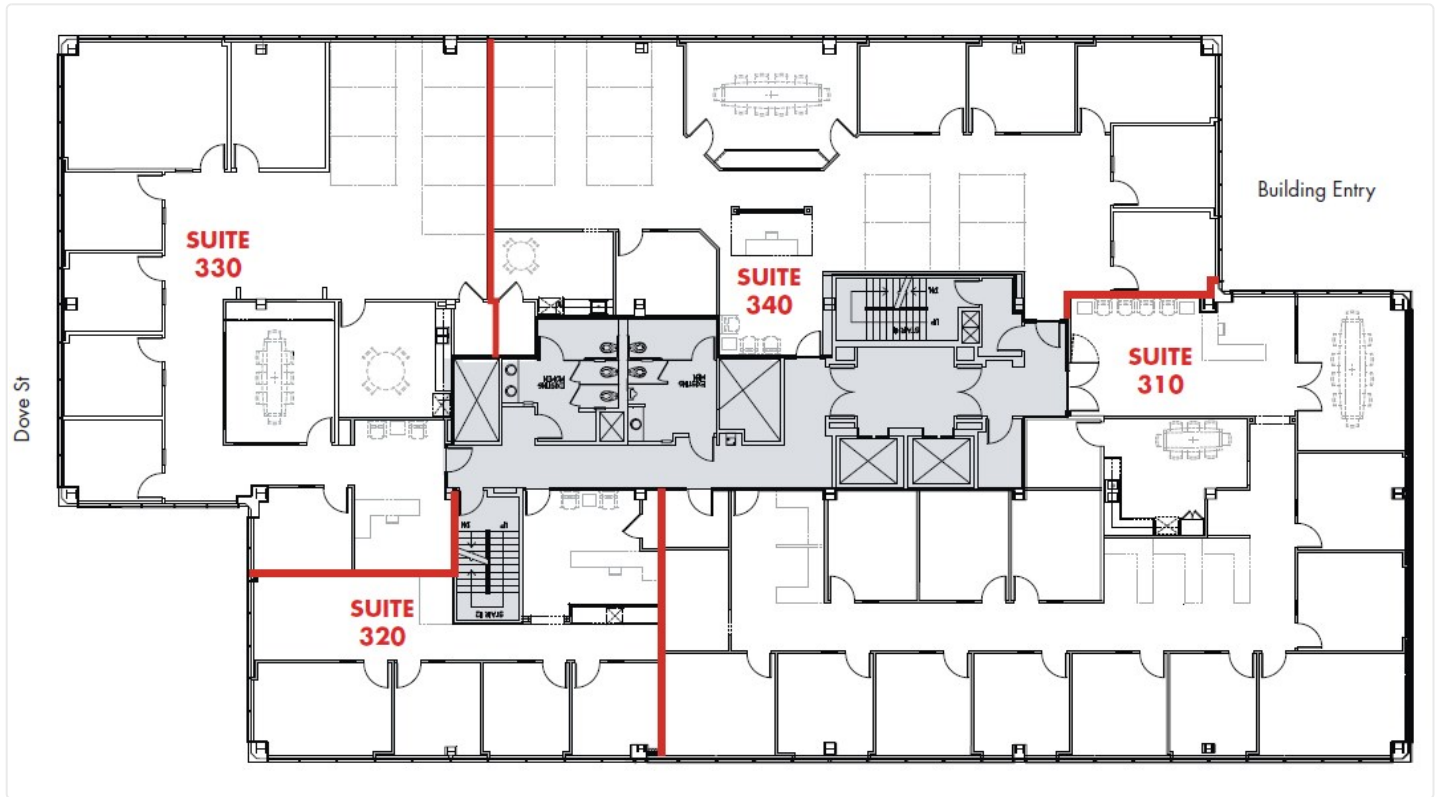

# 1401 & 1375 Dove

1401 Dove St

310-320 | Size - 5,941 SF

Floor Plan