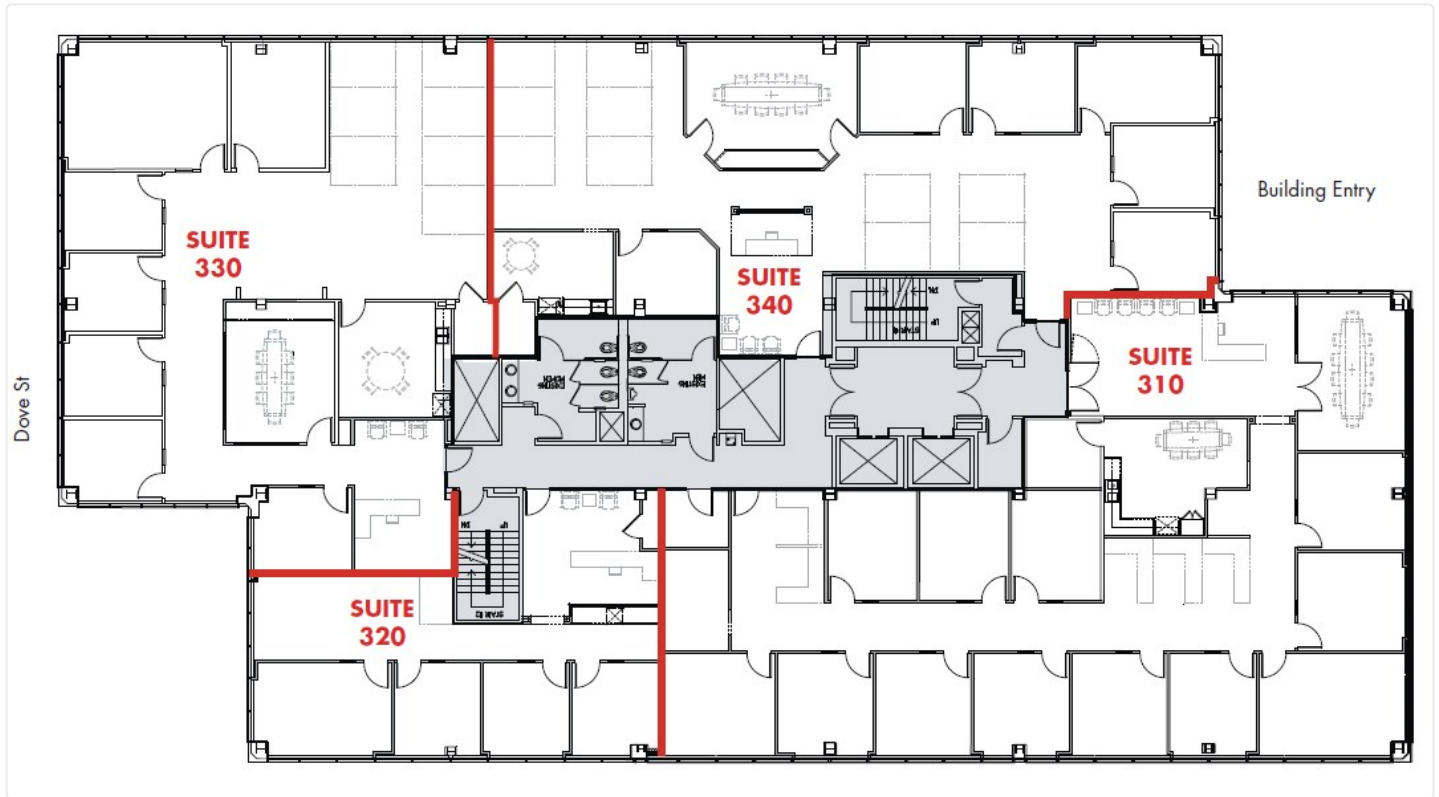

# 1401 & 1375 Dove

1401 Dove St

3rd Floor | Size - 12,809 SF

Floor Plan