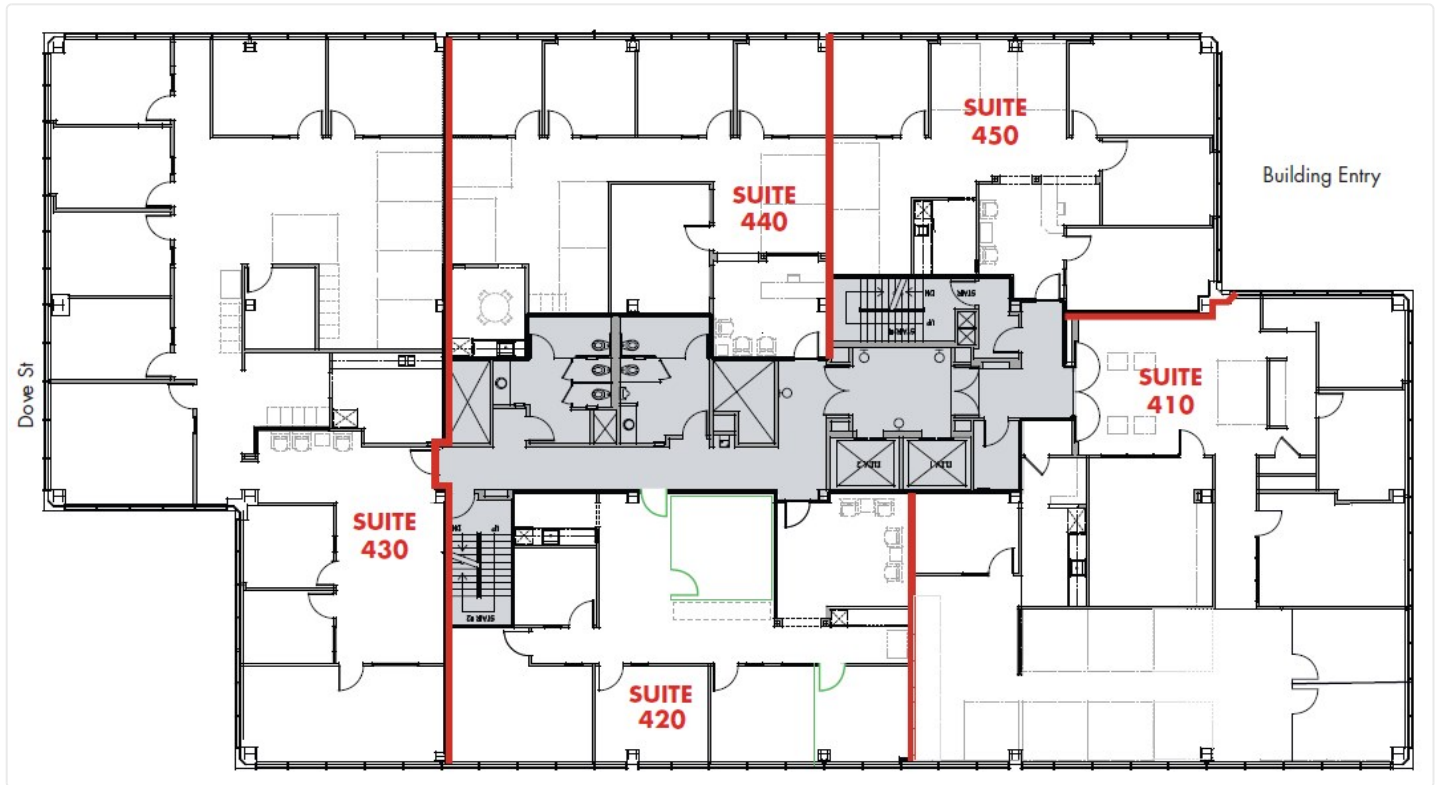

# 1401 & 1375 Dove

1401 Dove St

410 | Size - 3,391 SF

Floor Plan